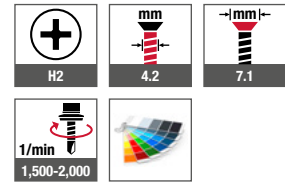

EJOT® window screw type Super-E

Cross references

Bit cross recess

Application range

- > Fastening of tilt and turn fittings in PVC profiles and in steel or GRP inserts
- > Fixing locking plates, strips and bearings

Properties

- > Cost-effective screw for fittings with one-start thread
- > Under-head serrations for increased safety against stripping
- > Slightly curved head for flawless appearance even with bevelled installation
- > Roll-sorted quality for automated fastening
- > Case-hardened steel
- > EJOSEAL is an inorganic, transparent sealant, to significantly increase the corrosion and heat resistance of fastening elements with zinc or zinc alloy coatings. EJOSEAL does not contain wax and is ideally suitable for direct fastening into plastic.

Processing information

- > Can also be fastened in steel, pre-drilling required (see chart)
- > Can also be fastened in GRP, pre-drilling might be required

Technical data

Online shop

Sheet thickness	Pre-drilling diameter
1.5 mm	3.0 mm
2.0 mm	3.0 mm
2.5 mm	3.0 mm