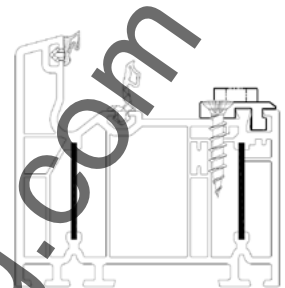

EJOT® window screw type Super-E

Cross references

Bit cross recess

Application range

- > Fastening of tilt and turn fittings in PVC profiles and in steel or GRP inserts
- > Fixing locking plates, strips and bearings

Properties

- > Cost-effective screw for fittings with one-start thread
- > Under-head serrations for increased safety against stripping
- > Slightly curved head for flawless appearance even with bevelled installation
- > Roll-sorted quality for automated fastening
- > Case-hardened steel
- > EJOSEAL is an inorganic, transparent sealant, to significantly increase the corrosion and heat resistance of fastening elements with zinc or zinc alloy coatings. EJOSEAL does not contain wax and is ideally suitable for direct fastening into plastic.

Processing information

- > Can also be fastened in steel, pre-drilling required (see chart)
- > Can also be fastened in GRP, pre-drilling might be required

Technical data

Online shop

Sheet thickness	Pre-drilling diameter
1.5 mm	3.0 mm
2.0 mm	3.0 mm
2.5 mm	3.0 mm

Order description	Diameter [mm]	Length [mm]	PU [pieces]	Price/100 [EUR]	Article number	EAN
EJOSEAL						
Window screw Super-E 4.2x16	4.2	16	1,000		2 253 416 607	4061245041438
Window screw Super-E 4.2x20	4.2	20	1,000		2 253 420 607	4061245041421
Window screw Super-E 4.2x22	4.2	22	1,000		2 253 422 607	4061245041414
Window screw Super-E 4.2x25	4.2	25	1,000		2 253 425 607	4061245041407
Window screw Super-E 4.2x28	4.2	28	1,000		2 253 428 607	4061245041391
Window screw Super-E 4.2x30	4.2	30	1,000		2 253 430 607	4061245041384
Window screw Super-E 4.2x35	4.2	35	1,000		2 253 435 607	4061245041377
Window screw Super-E 4.2x40	4.2	40	1,000		2 253 440 607	4061245041360
Window screw Super-E 4.2x45	4.2	45	1,000		2 253 445 607	4061245041353
Window screw Super-E 4.2x55	4.2	55	1,000		2 253 455 607	4061245041346